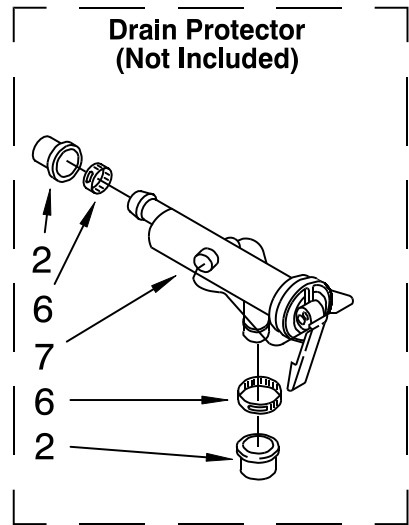

WATER SYSTEM PARTS

For Models: LBR5432PQ2, LBR5432PT2

(Designer White) (Biscuit)

WS400

Illus. No.	Part No.	DESCRIPTION
1	285442	Connector Kit, Plastic Drain Hose
2	285321	Sleeve Kit, (Contains 2 Sleeves)
3	370447	Clamp, Hose
4	16272	Connector, Straight
5	285320	Siphon Break Kit (Not Included)
6	65349	Clamp, Hose
7	367031	Drain Protector (Not Included)

FOR ORDERING INFORMATION REFER TO PARTS PRICE LIST